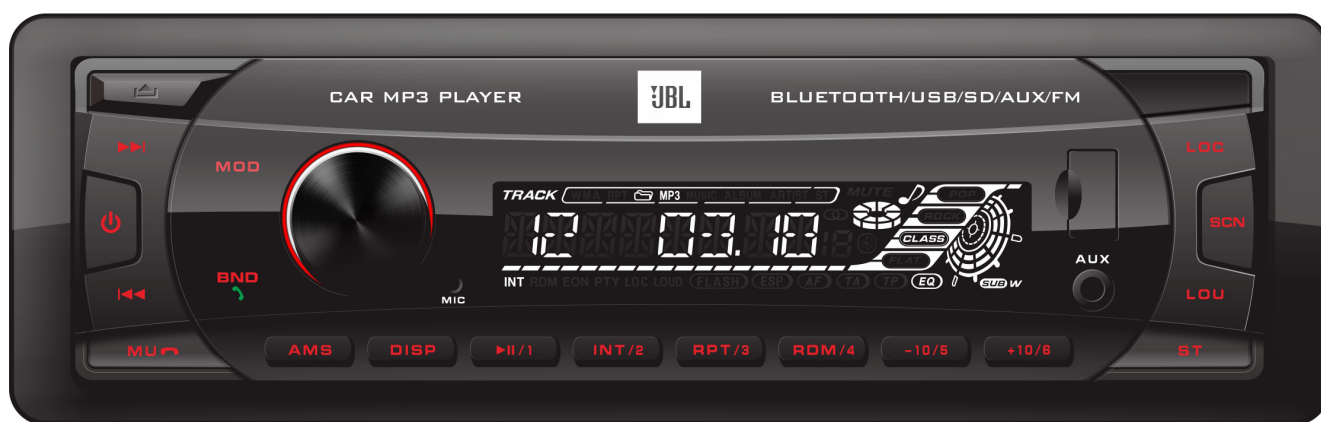

# CELEBRITY 100

Car MP3 Player/ Bluetooth / USB / SD / AUX / FM Radio

## Offer convenient access to your music and entertainment any time in the car.

JBL Celebrity 100 Headunit is Single-Din, Mechless Car MP3 player with Detachable face, perfect to fit JBL speaker products as a bundled audio system. Multiple playback options like Bluetooth, USB input, Auxiliary input, SD Card, and FM Radio allows you choose freely for your favorite listening source.

## Features

- ▶ 1 Din Mechless Car MP3 player with Detachable face
- ▶ Multiple Playback Sources: Bluetooth, USB, AUX in, SD Card, FM Radio
- ▶ Wireless Bluetooth Streaming
- ▶ 18 Preset FM Stations
- ▶ 4 x 50 Watts Maximum Power Output
- ▶ ISO Connector (wiring harness included)

### 1 Din Mechless Car MP3 player with Detachable face

Removable faceplate for theft-deterrent purpose.